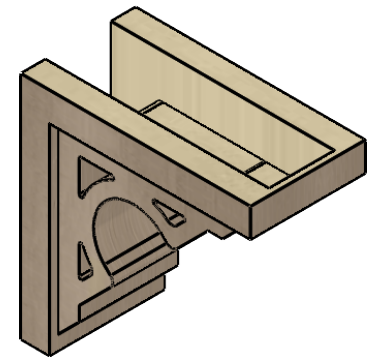

ITEM NUMBER: CORU07X14X14SHERCPR

7"W X 14"D X 14"H SERIES 1 CLASSIC SHERIDAN ROUGH CEDAR
TIMBERTHANE FAUX WOOD CORBEL, PRIMED

SIDE PROFILE

FRONT PROFILE

ISOMETRIC

EKENA MILLWORK
2300 WEST MAIN ST.
CLARKSVILLE, TX 75426
TOLL FREE: 866-607-0453
WWW.EKENAMILLWORK.COM

NOTES

1. INSTALLATION TO BE COMPLETED IN ACCORDANCE WITH MANUFACTURER'S SPECIFICATIONS.
2. DRAWING MAY NOT BE TO SCALE
3. THIS DRAWING IS INTENDED FOR DESIGN AND PLANNING PURPOSES ONLY.
4. ALL INFORMATION CONTAINED HEREIN WAS CURRENT AT THE TIME OF DEVELOPMENT BUT MUST BE REVIEWED AND APPROVED BY THE PRODUCT MANUFACTURER TO BE CONSIDERED ACCURATE.
5. TIMBERTHANE ARCHITECTURAL PRODUCTS ARE MADE FROM HIGH DENSITY URETHANE AND COME FACTORY PRIMED