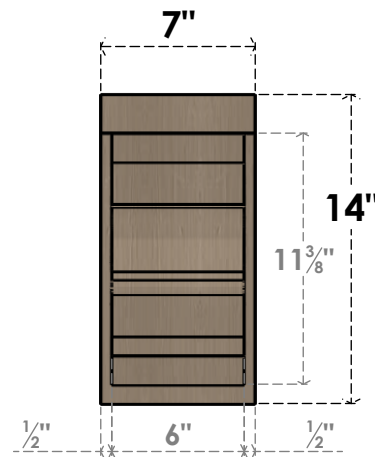

ITEM NUMBER: CORU07X14X14SHERCPR

7"W X 14"D X 14"H SERIES 1 CLASSIC SHERIDAN ROUGH CEDAR
TIMBERTHANE FAUX WOOD CORBEL, PRIMED

SIDE PROFILE

FRONT PROFILE

ISOMETRIC

EKENA MILLWORK
2300 WEST MAIN ST.
CLARKSVILLE, TX 75426
TOLL FREE: 866-607-0453
WWW.EKENAMILLWORK.COM

NOTES

1. INSTALLATION TO BE COMPLETED IN ACCORDANCE WITH MANUFACTURER'S SPECIFICATIONS.
2. DRAWING MAY NOT BE TO SCALE
3. THIS DRAWING IS INTENDED FOR DESIGN AND PLANNING PURPOSES ONLY.
4. ALL INFORMATION CONTAINED HEREIN WAS CURRENT AT THE TIME OF DEVELOPMENT BUT MUST BE REVIEWED AND APPROVED BY THE PRODUCT MANUFACTURER TO BE CONSIDERED ACCURATE.
5. TIMBERTHANE ARCHITECTURAL PRODUCTS ARE MADE FROM HIGH DENSITY URETHANE AND COME FACTORY PRIMED