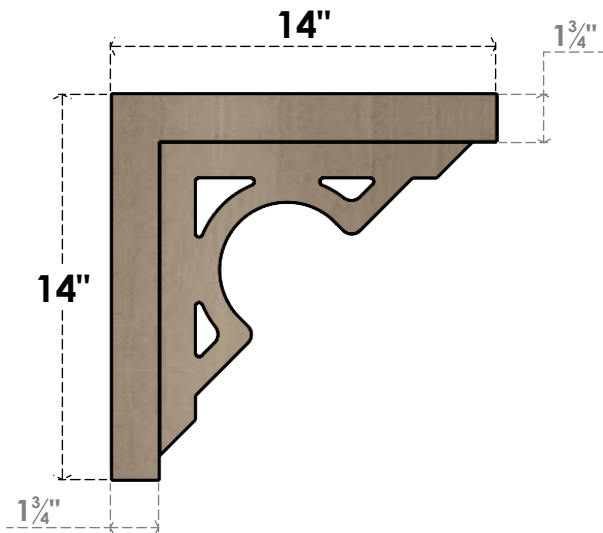

ITEM NUMBER: CORU07X14X14SHERCPR

7"W X 14"D X 14"H SERIES 1 CLASSIC SHERIDAN ROUGH CEDAR
TIMBERTHANE FAUX WOOD CORBEL, PRIMED

SIDE PROFILE

FRONT PROFILE

ISOMETRIC

EKENA MILLWORK
2300 WEST MAIN ST.
CLARKSVILLE, TX 75426
TOLL FREE: 866-607-0453
WWW.EKENAMILLWORK.COM

NOTES

1. INSTALLATION TO BE COMPLETED IN ACCORDANCE WITH MANUFACTURER'S SPECIFICATIONS.
2. DRAWING MAY NOT BE TO SCALE
3. THIS DRAWING IS INTENDED FOR DESIGN AND PLANNING PURPOSES ONLY.
4. ALL INFORMATION CONTAINED HEREIN WAS CURRENT AT THE TIME OF DEVELOPMENT BUT MUST BE REVIEWED AND APPROVED BY THE PRODUCT MANUFACTURER TO BE CONSIDERED ACCURATE.
5. TIMBERTHANE ARCHITECTURAL PRODUCTS ARE MADE FROM HIGH DENSITY URETHANE AND COME FACTORY PRIMED